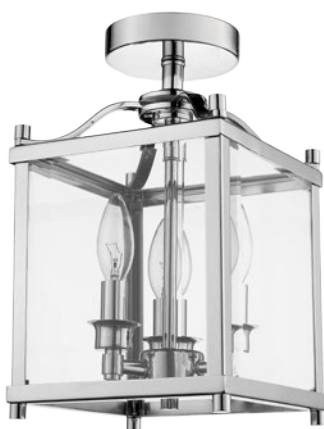

B.
C03929CH
Ceiling lamp

3 x 40W MAX
E14
Finish: Chrome
Material: Metal, Glass
Size: E:20 H:33,5cm

B

C.
W02912CH
Wall lamp

3 x 40W MAX
E14
Finish: Chrome
Material: Metal, Glass
Size: W:20 E:11 H:28,5cm