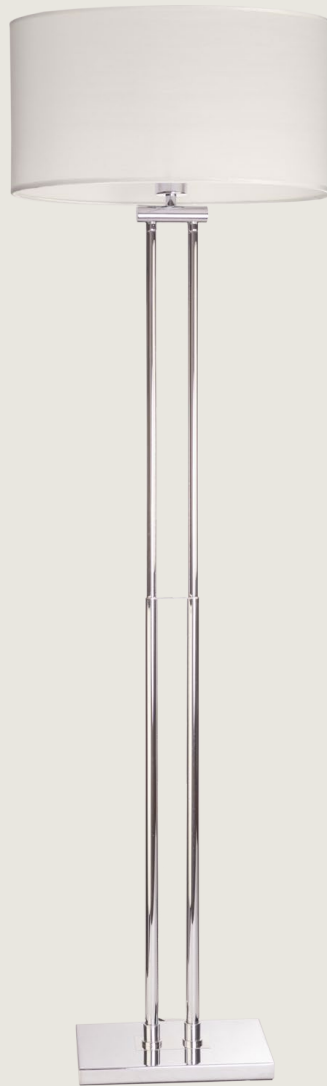

B.
W01292NI-WH
Wall lamp

1 x 40W MAX
E14
Finish: Nickel
Material: Metal, Crystal, Fabric
Size: H:30 W:15 E:25cm

B

*The height can be adjusted by removing chain links or selected rods.

ATHENS

A.
F01451CH-WH
Floor lamp

TECHNICAL

1 x 40W MAX
E27
220-240V, 50/60Hz
CE   IP20

FINISH

Body: Chrome
Shade: Yes - White

MATERIALS

Metal, Fabric

SIZE

H:150 W:21cm

A

B.
T01444CH-WH
Table lamp
1 x 40W MAX
E27
Finish: Chrome, White shade
Material: Metal, Fabric
Size: H:60 L:37 W:26cm

B

LILLE

A

B

C

D