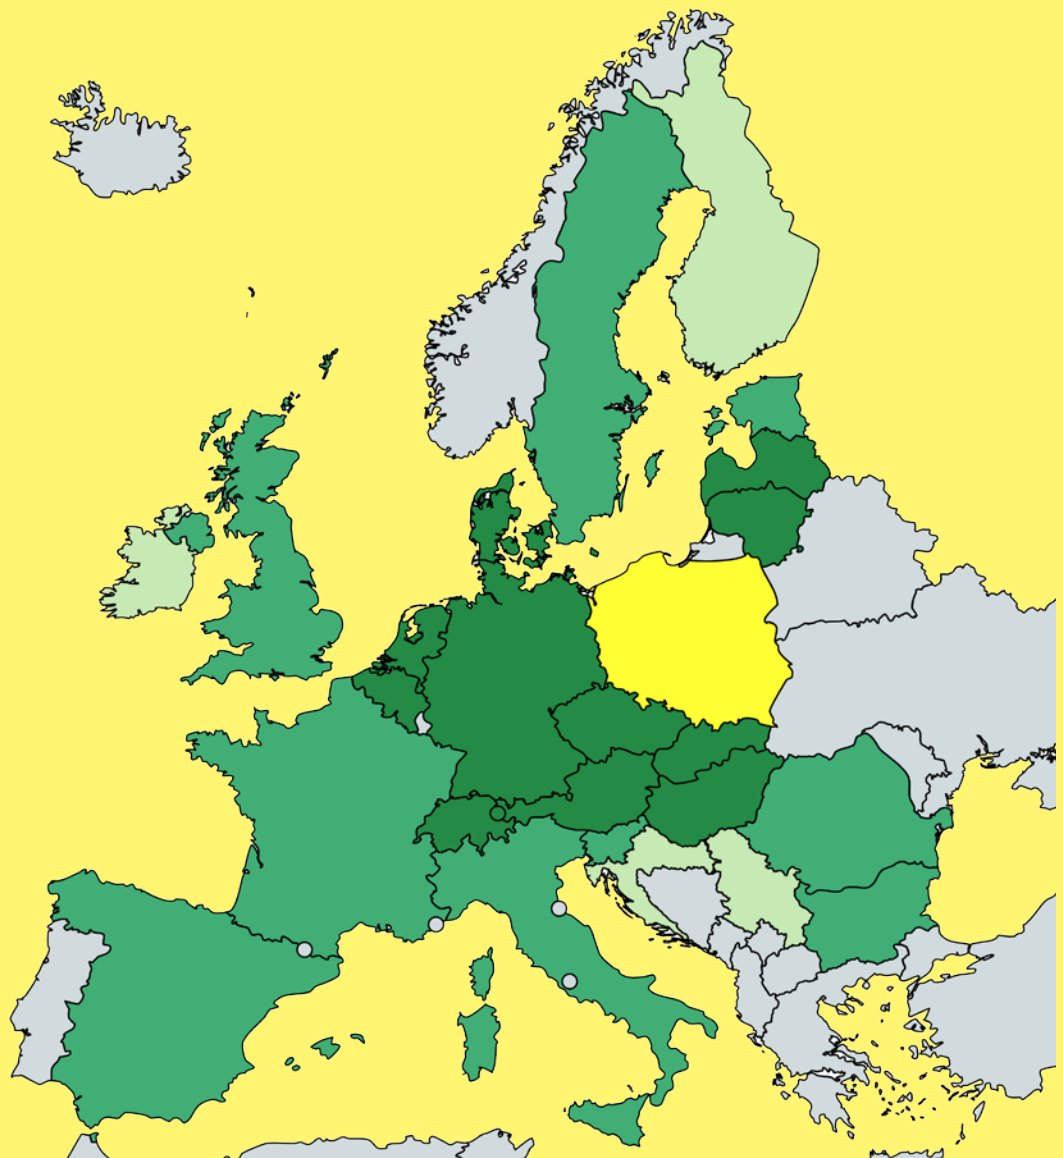

DELIVERY IN EUROPE

There is no minimum order value for shipments.

The minimum order value for shipping without transportation costs is based on following country group:

- EUR 1.300 for deliveries to Austria, Belgium, Czech Republic, Denmark, Germany, Hungary, Latvia, Liechtenstein, Lithuania, Luxembourg, Netherlands, Slovakia, Switzerland.
- EUR 1.500 for deliveries to Bulgaria, Estonia, France (continent), Italy, Romania, Slovenia, Sweden, the UK.
- EUR 1.800 for deliveries to Croatia, Finland, Ireland, Serbia, Spain (continent).

For all orders to countries not specified or not exceeding value mentioned above we will calculate the delivery cost each time depending on total weight and volume of ordered items.

In case of shipment to islands (e.g. Sardinia, Palma de Mallorca), transportation charges are subject to a surcharge.

Delivery cost (per parcel)

- Headquarters
- 22EUR; free for orders over 1.300EUR
- 32EUR; free for orders over 1.500EUR
- 43EUR; free for orders over 1.800EUR