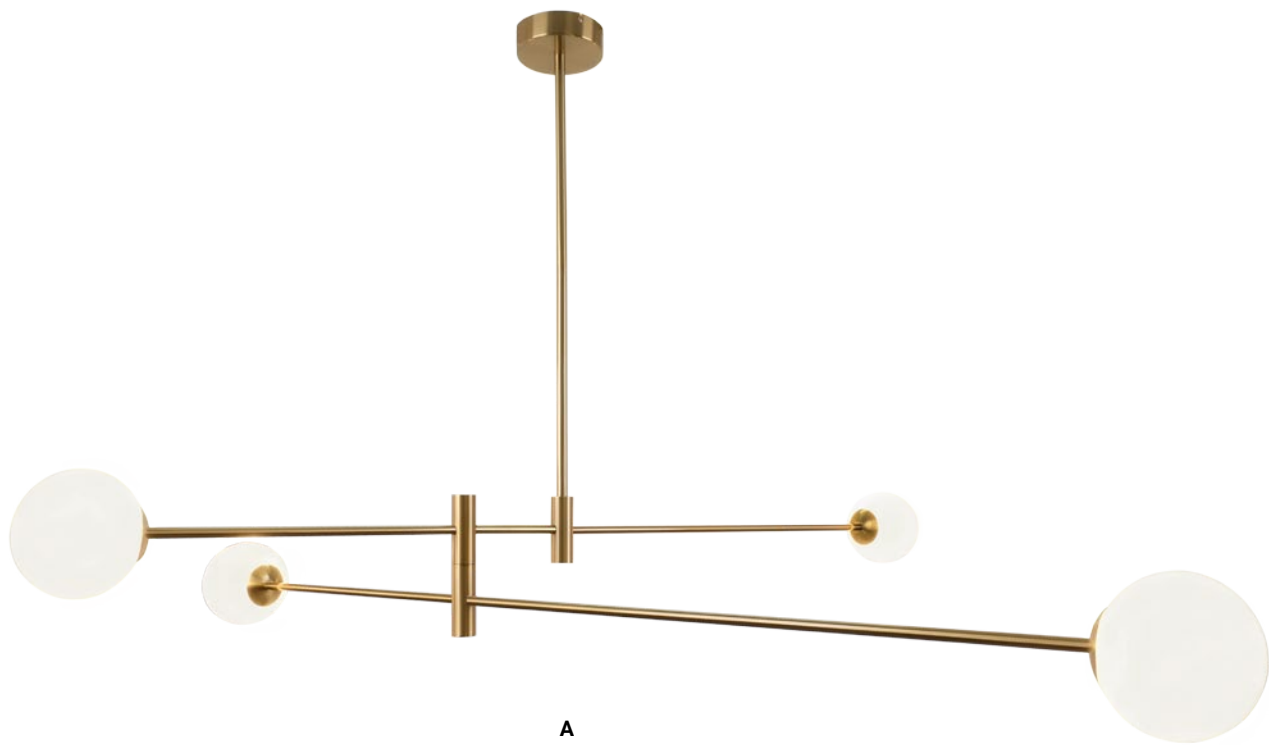

Min drop*: 40cm
Max drop*: 170cm

*The height can be adjusted by removing chain links or selected rods.

CAPE TOWN

A.
W01063BR
Wall lamp

TECHNICAL

1 x 7W MAX
G9
220-240V, 50/60Hz
CE   IP20

FINISH

Body: Brass
Shade: No

MATERIALS

Metal, Glass

SIZE

D:18 E:18cm

A.

B.
W01766CH
Wall lamp
1 x 7W MAX
G9
Finish: Chrome
Material: Metal, Glass
Size: D:18 E:18cm

C.
W01834BK
Wall lamp
1 x 7W MAX
G9
Finish: Matt black
Material: Metal, Glass
Size: D:18 E:18cm

A

B

A.
P04167BR
Pendant lamp
 4 x 7W MAX
 G9
 Finish: Brass
 Material: Metal, Glass
 Size: D:140 H:22cm

Min drop*: 22cm
 Max drop*: 82cm

C

B.
P12049BR
Pendant lamp
 4 x 7W MAX
 G9
 Finish: Brass
 Material: Metal, Glass
 Size: D:90 H:45cm