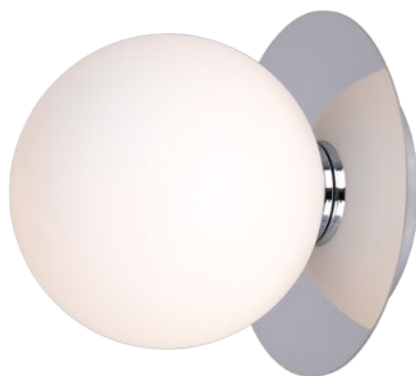

MATERIALS

Metal, Glass

SIZE

D:18 E:18cm

A.

B.
W01766CH
Wall lamp
1 x 7W MAX
G9
Finish: Chrome
Material: Metal, Glass
Size: D:18 E:18cm

C.
W01834BK
Wall lamp
1 x 7W MAX
G9
Finish: Matt black
Material: Metal, Glass
Size: D:18 E:18cm