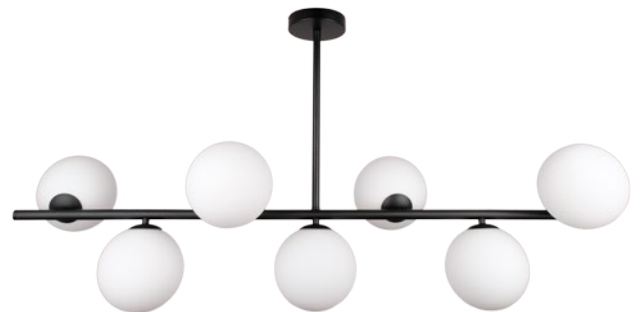

A

B

A

B

C

A.
P07056BR
Pendant lamp
 1 x 7W MAX
 G9
 Finish: Brass
 Material: Metal, Glass
 Size: L:110 W:26 H:26cm

Min drop*: 56cm
 Max drop*: 91cm

B.
P07902CH
Pendant lamp
 1 x 7W MAX
 G9
 Finish: Chrome
 Material: Metal, Glass
 Size: L:110 W:26 H:26cm