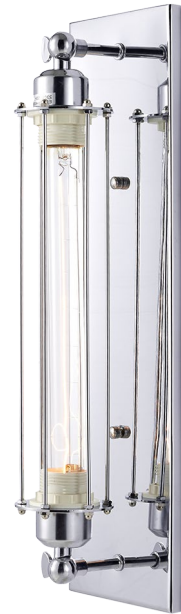

C

A.
W01307BK
Wall lamp
1 x 40W MAX - T30
E27
Finish: Matt black
Material: Metal
Size: W:12 E:14 H:48cm

B.
W01349BR
Wall lamp
1 x 40W MAX - T30
E27 T30
Finish: Brass
Material: Metal
Size: W:12 E:14 H:48cm

C.
W01475CH
Wall lamp
1 x 40W MAX - T30
E27 T30
Finish: Chrome
Material: Metal
Size: W:12 E:14 H:48cm