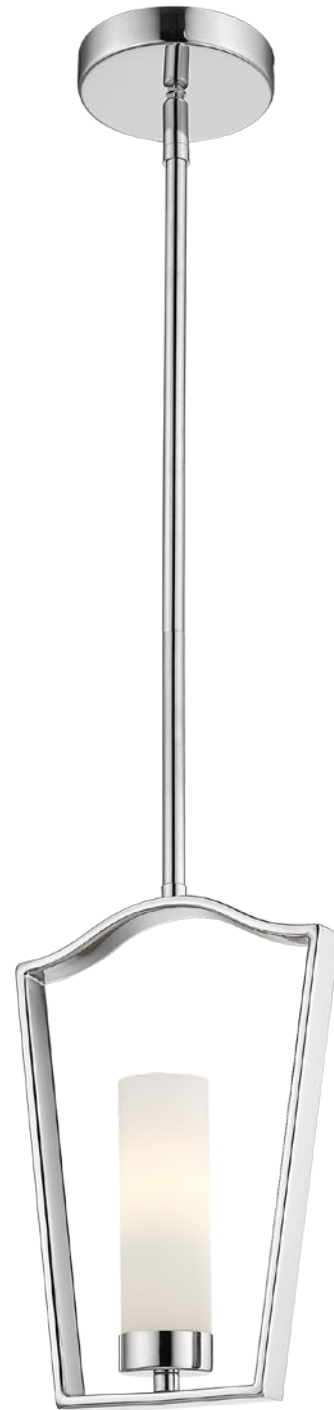

Min drop*: 98cm
Max drop*: 98cm

B

B.
P08959BR
Chandelier
8 x 40W MAX
E27
Finish: Brass, Black
Material: Metal, Glass
Size: H:94 W:78cm

Min drop*: 94cm
Max drop*: 94cm

DUBLIN

A

A.
W01155CH
Wall lamp
1 x 40W MAX
E14
Finish: Chrome
Material: Metal, Opal glass
Size: W:13,3 E:10 H:23cm

B

B.
P01216CH
Small pendant
1 x 40W MAX
E14
Finish: Chrome
Material: Metal, Opal glass
Size: W:19 E:5 H:28cm

Min drop*: 32cm
Max drop*: 122cm

*The height can be adjusted by removing chain links or selected rods.